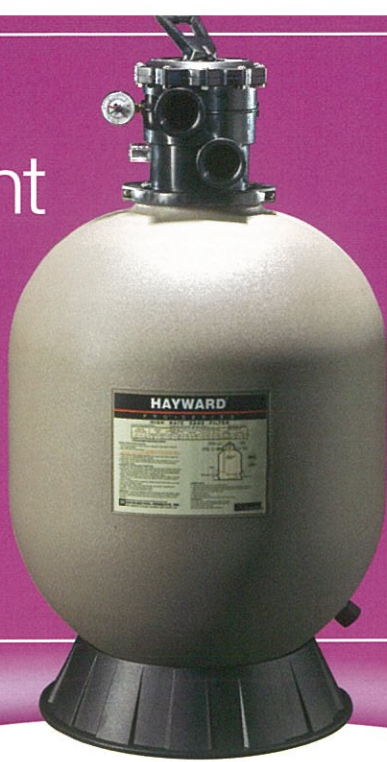

## Top-Mount and Side-Mount Sand Filters

The very latest in pool filter technology.

Hayward Pro Series sand filters deliver crystal clear water through advanced pool filter technology for pools of all types and sizes. Pro Series sand filters require minimum care and offer smooth, efficient flow and totally balance backwashing. The filters are moulded with corrosion-proof self-cleaning polymeric materials. A versatile seven-position control valve offers both easy operation and maximum efficiency.

## Top-Mount

## Side-Mount

### Pro Series Top-Mount Features & Benefits

- Unique folding ball-joint laterals for easy assembly and servicing.
- Large, integral moulded drain plug.
- Automatic air relief to purge any trapped air.
- Corrosion-proof base.
- Integral top diffuser.