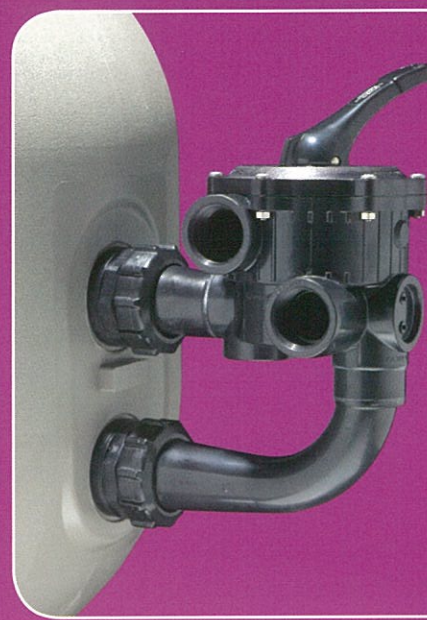

## Top-Mount and Side-Mount Sand Filters

The very latest in pool filter technology.

Hayward Pro Series sand filters deliver crystal clear water through advanced pool filter technology for pools of all types and sizes. Pro Series sand filters require minimum care and offer smooth, efficient flow and totally balance backwashing. The filters are moulded with corrosion-proof self-cleaning polymeric materials. A versatile seven-position control valve offers both easy operation and maximum efficiency.

## Top-Mount

## Side-Mount

### Pro Series Top-Mount Features & Benefits

- Unique folding ball-joint laterals for easy assembly and servicing.
- Large, integral moulded drain plug.
- Automatic air relief to purge any trapped air.
- Corrosion-proof base.
- Integral top diffuser.